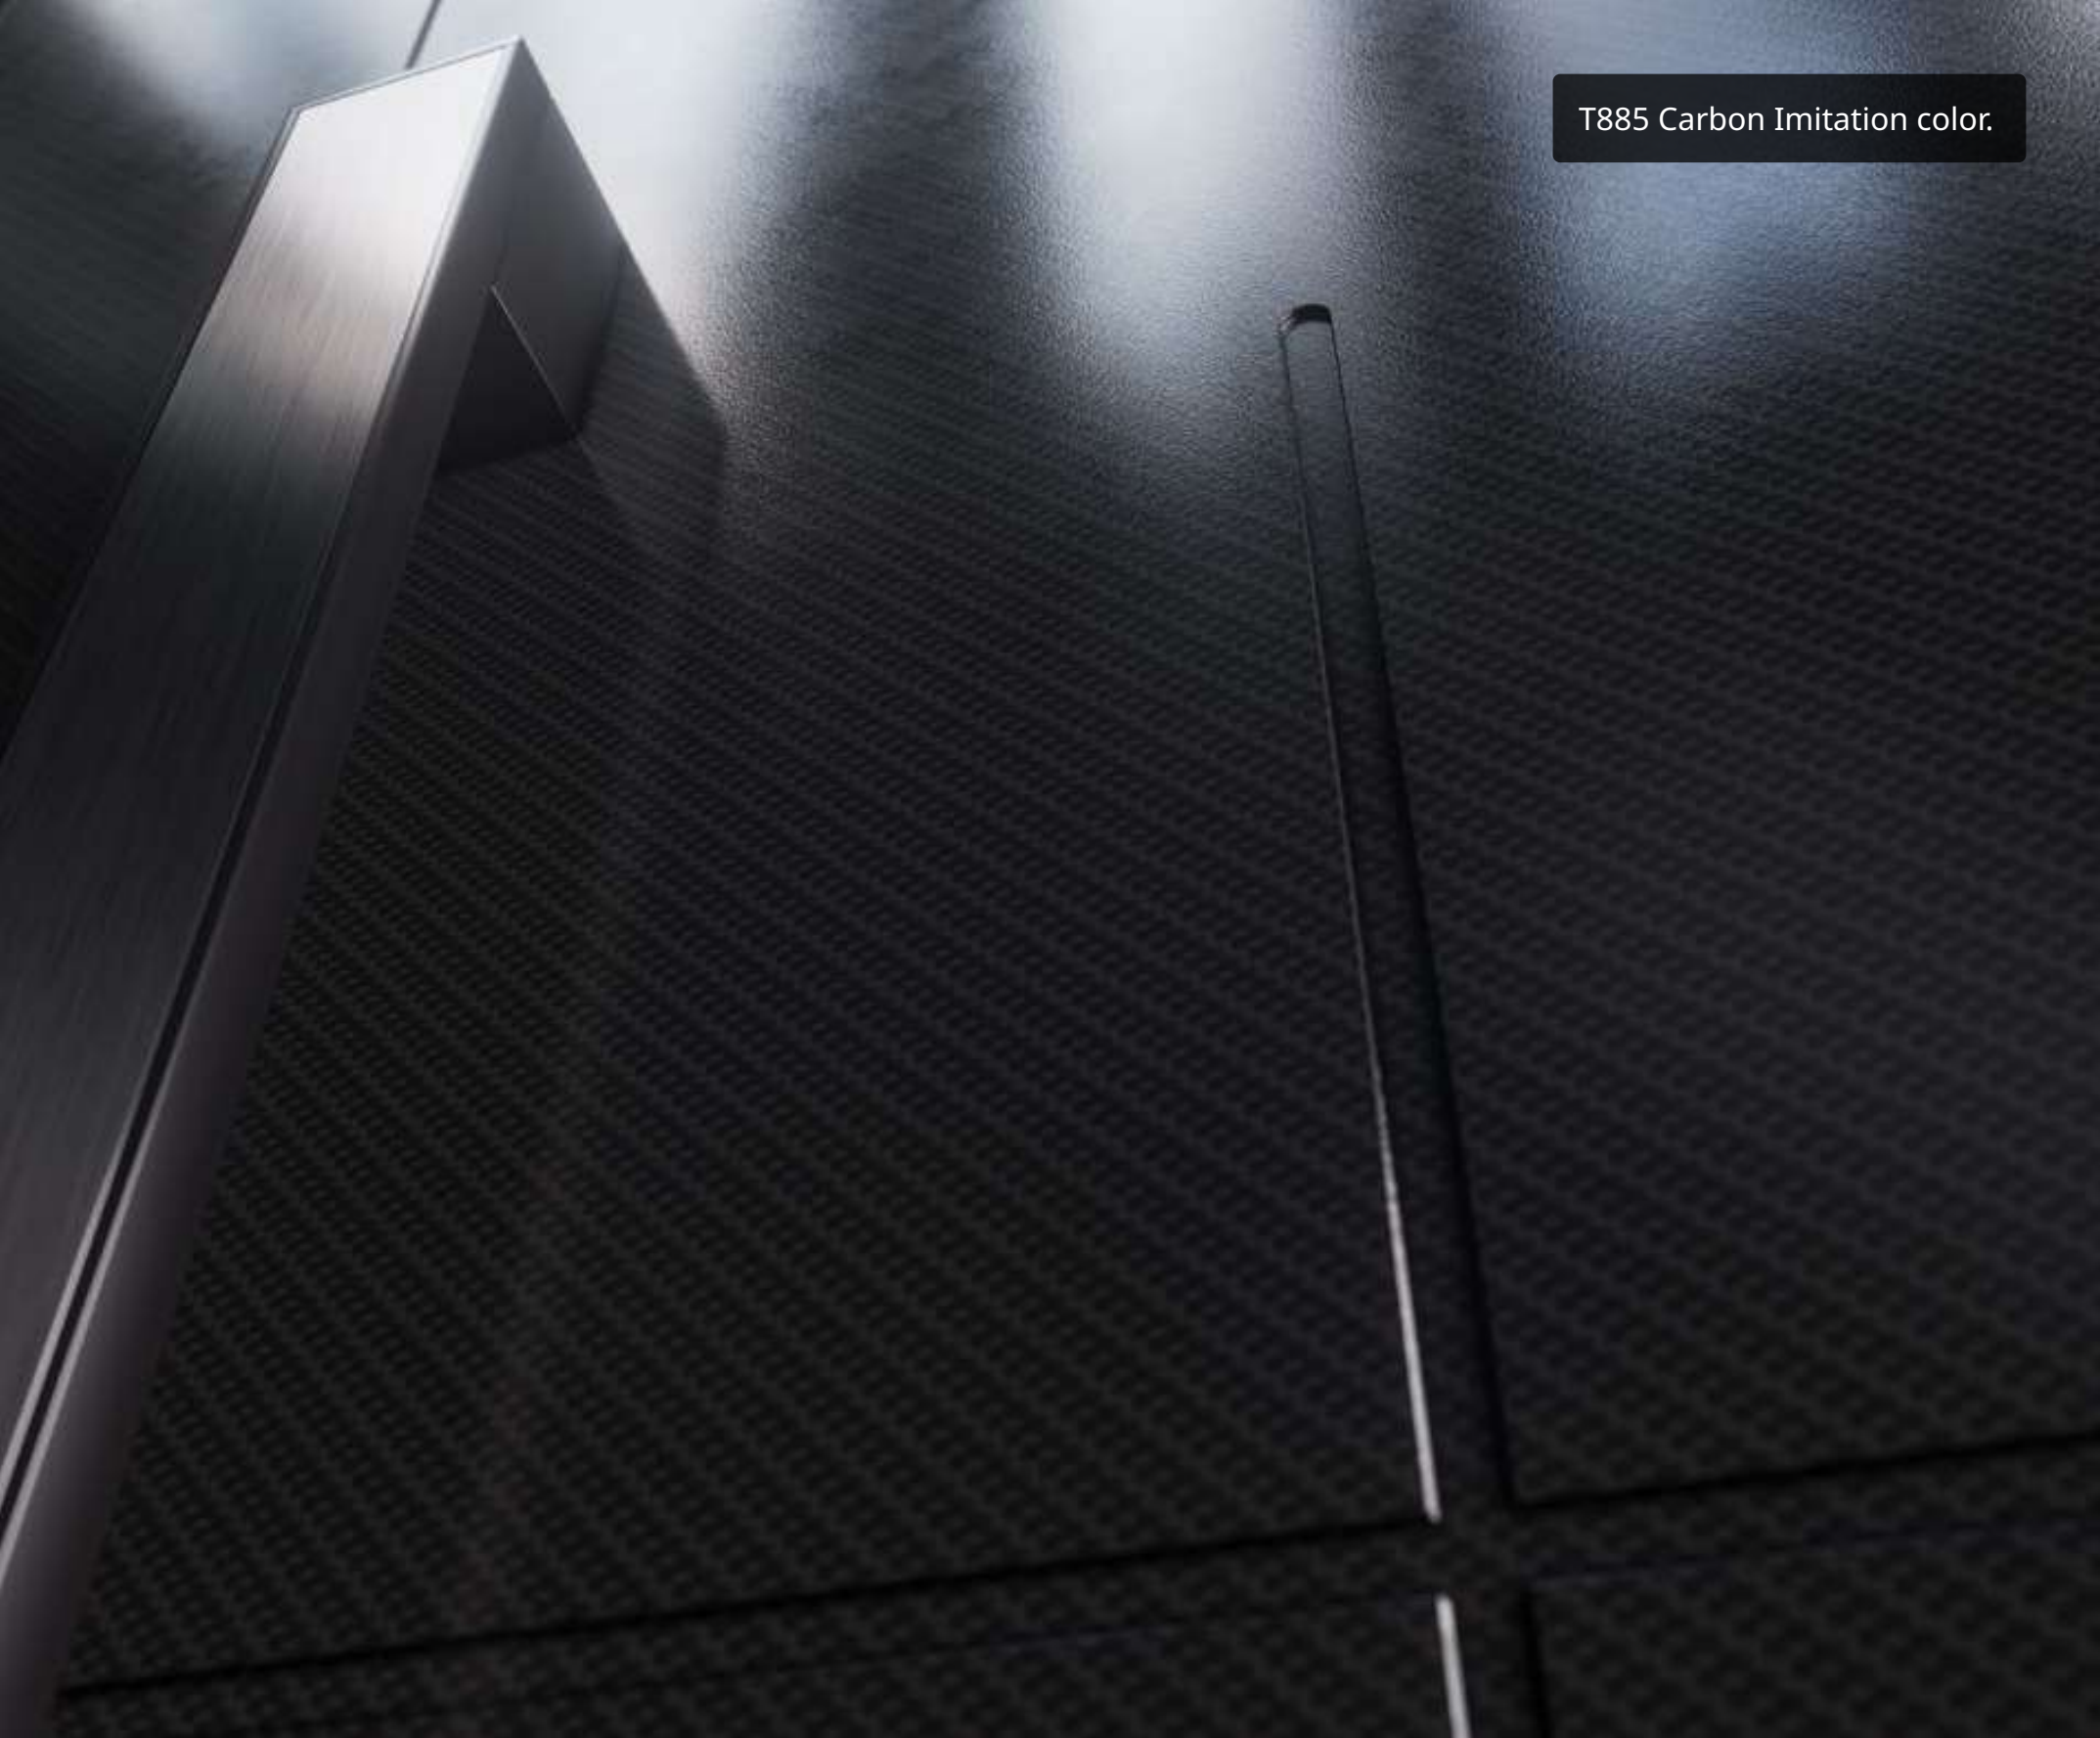

T885 Carbon Imitation color.