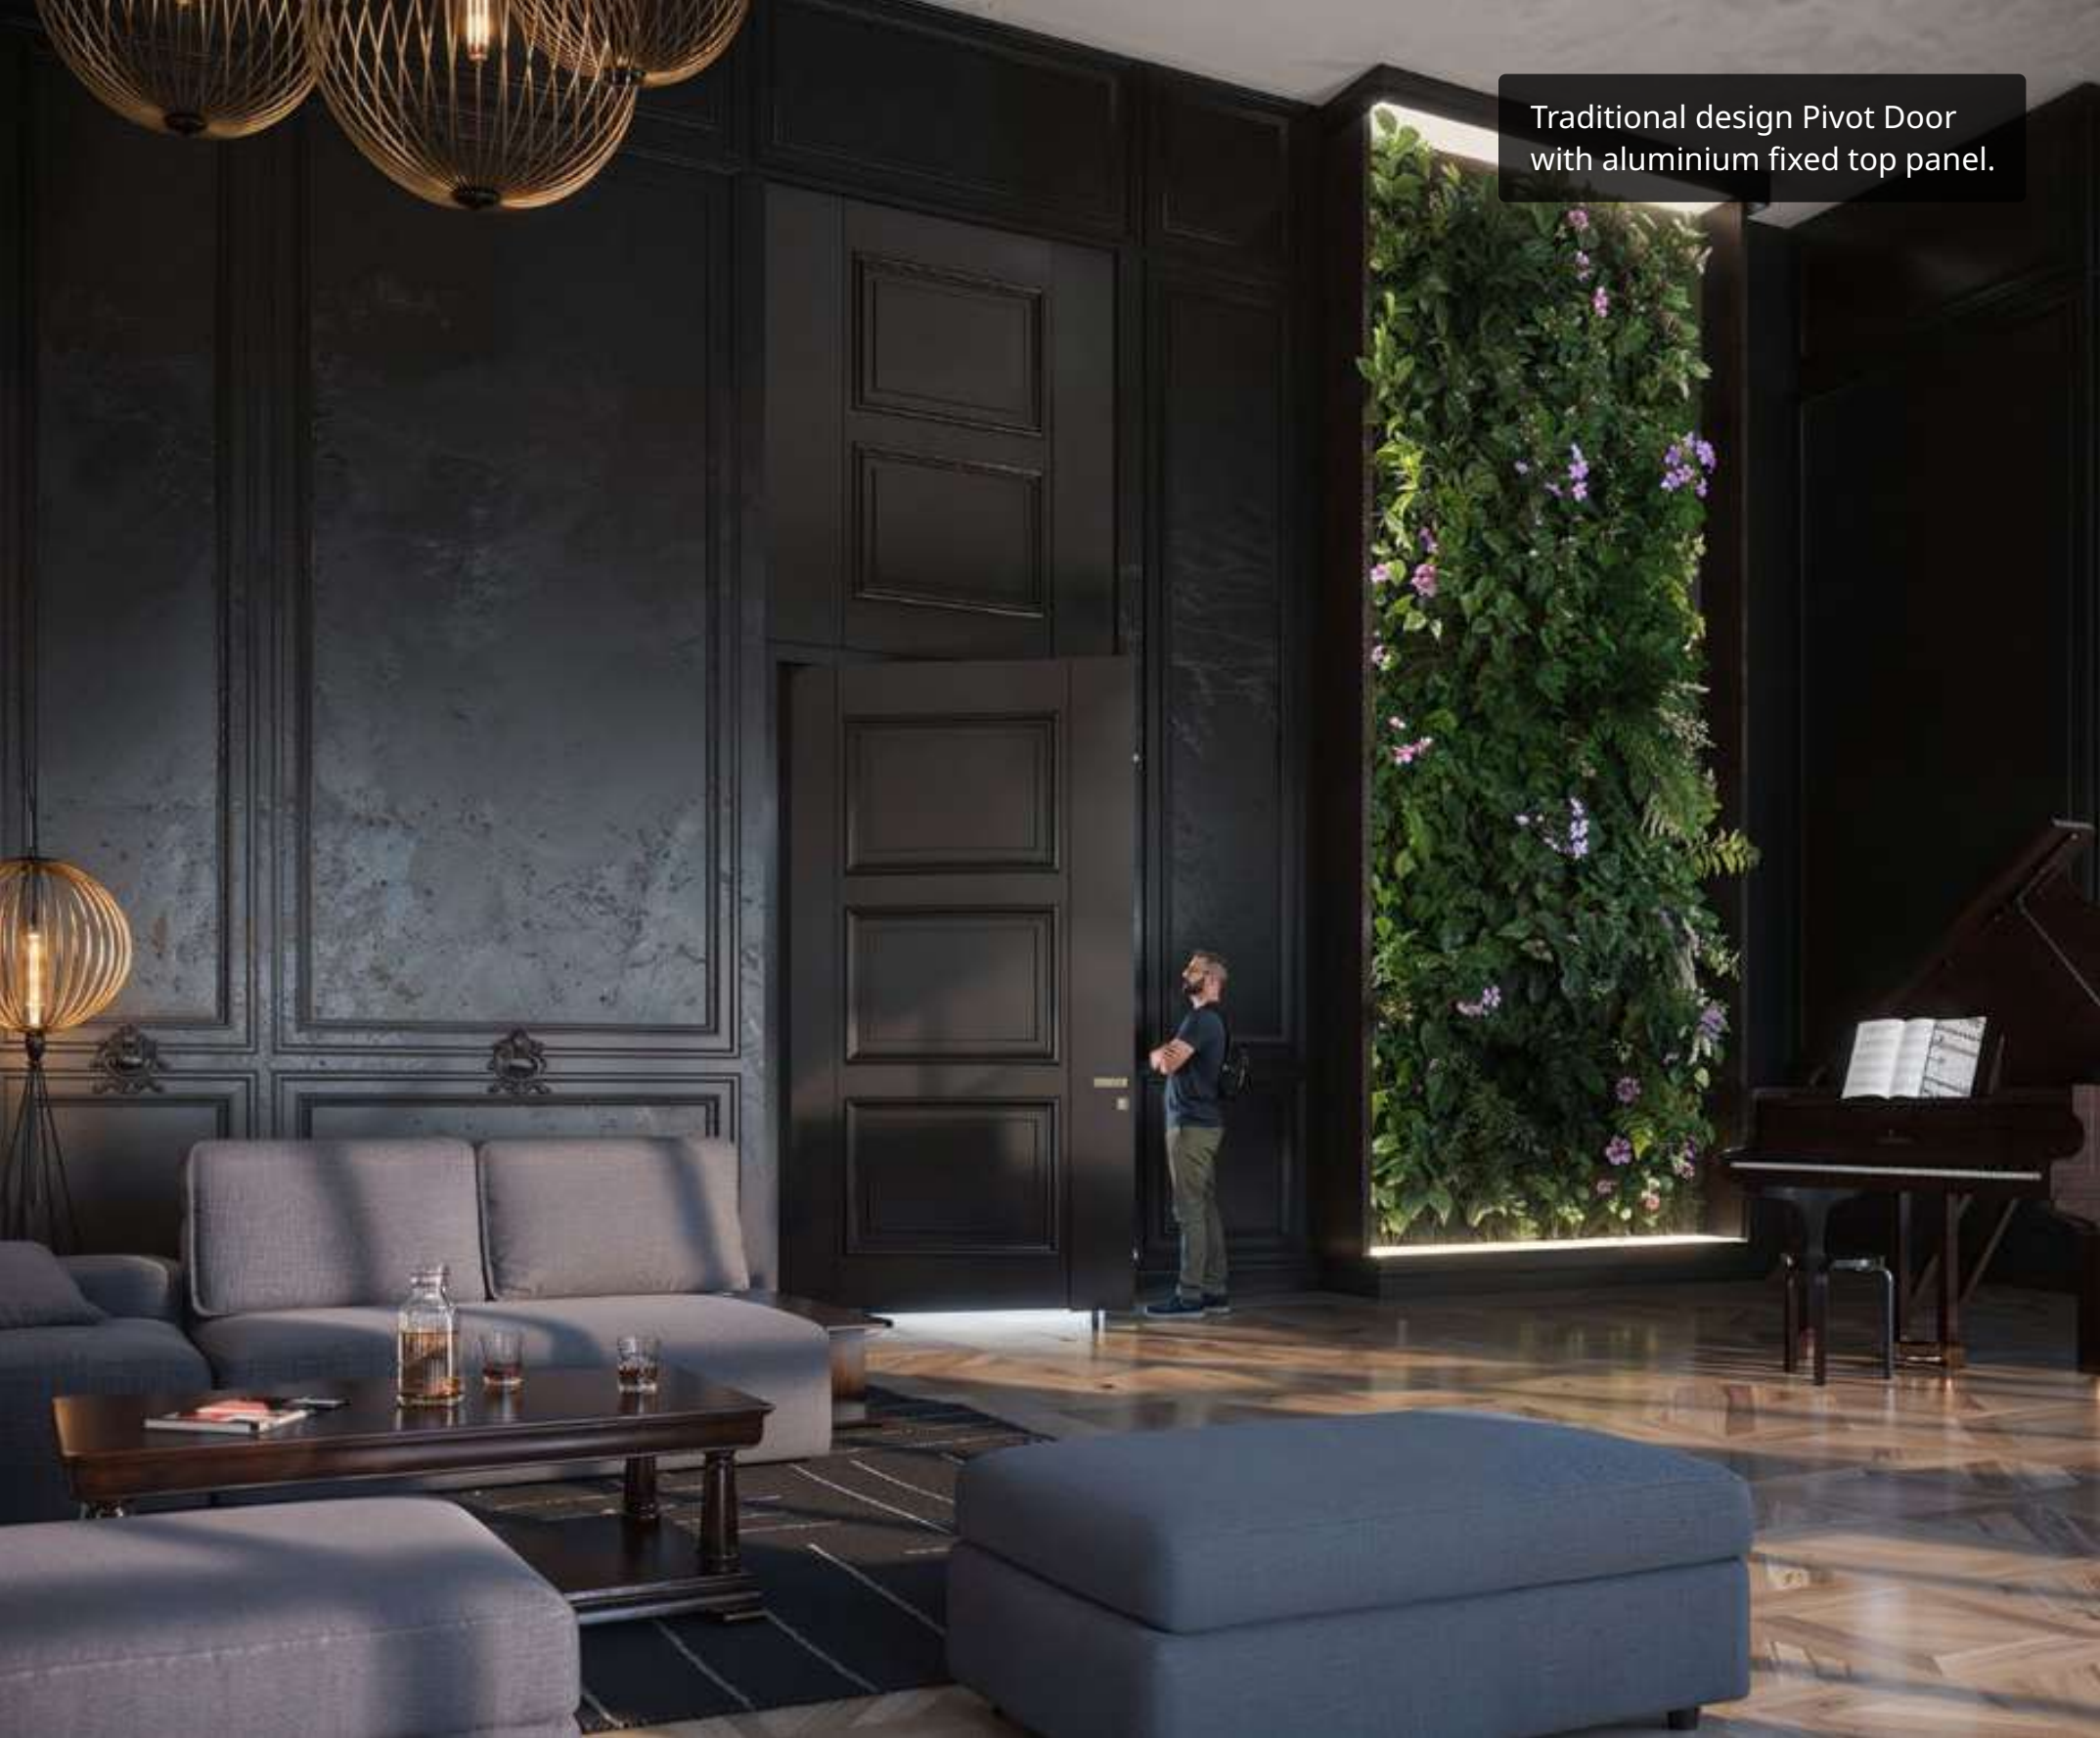

Handmade aluminium frame.

Door Style

Traditional

Design: 1032

RAL 9005
Structura

Traditional design Pivot Door with aluminium fixed top panel.

Door Style

Traditional