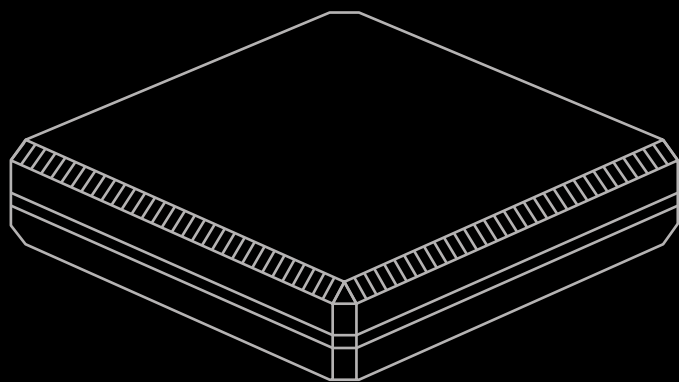

Design: 1033

RAL 7012
Structura

Traditional design Pivot Door

Door Style

Traditional

Design: 1034

RAL 8011
Structura

Traditional design Pivot Door
with aluminium fixed top panel.