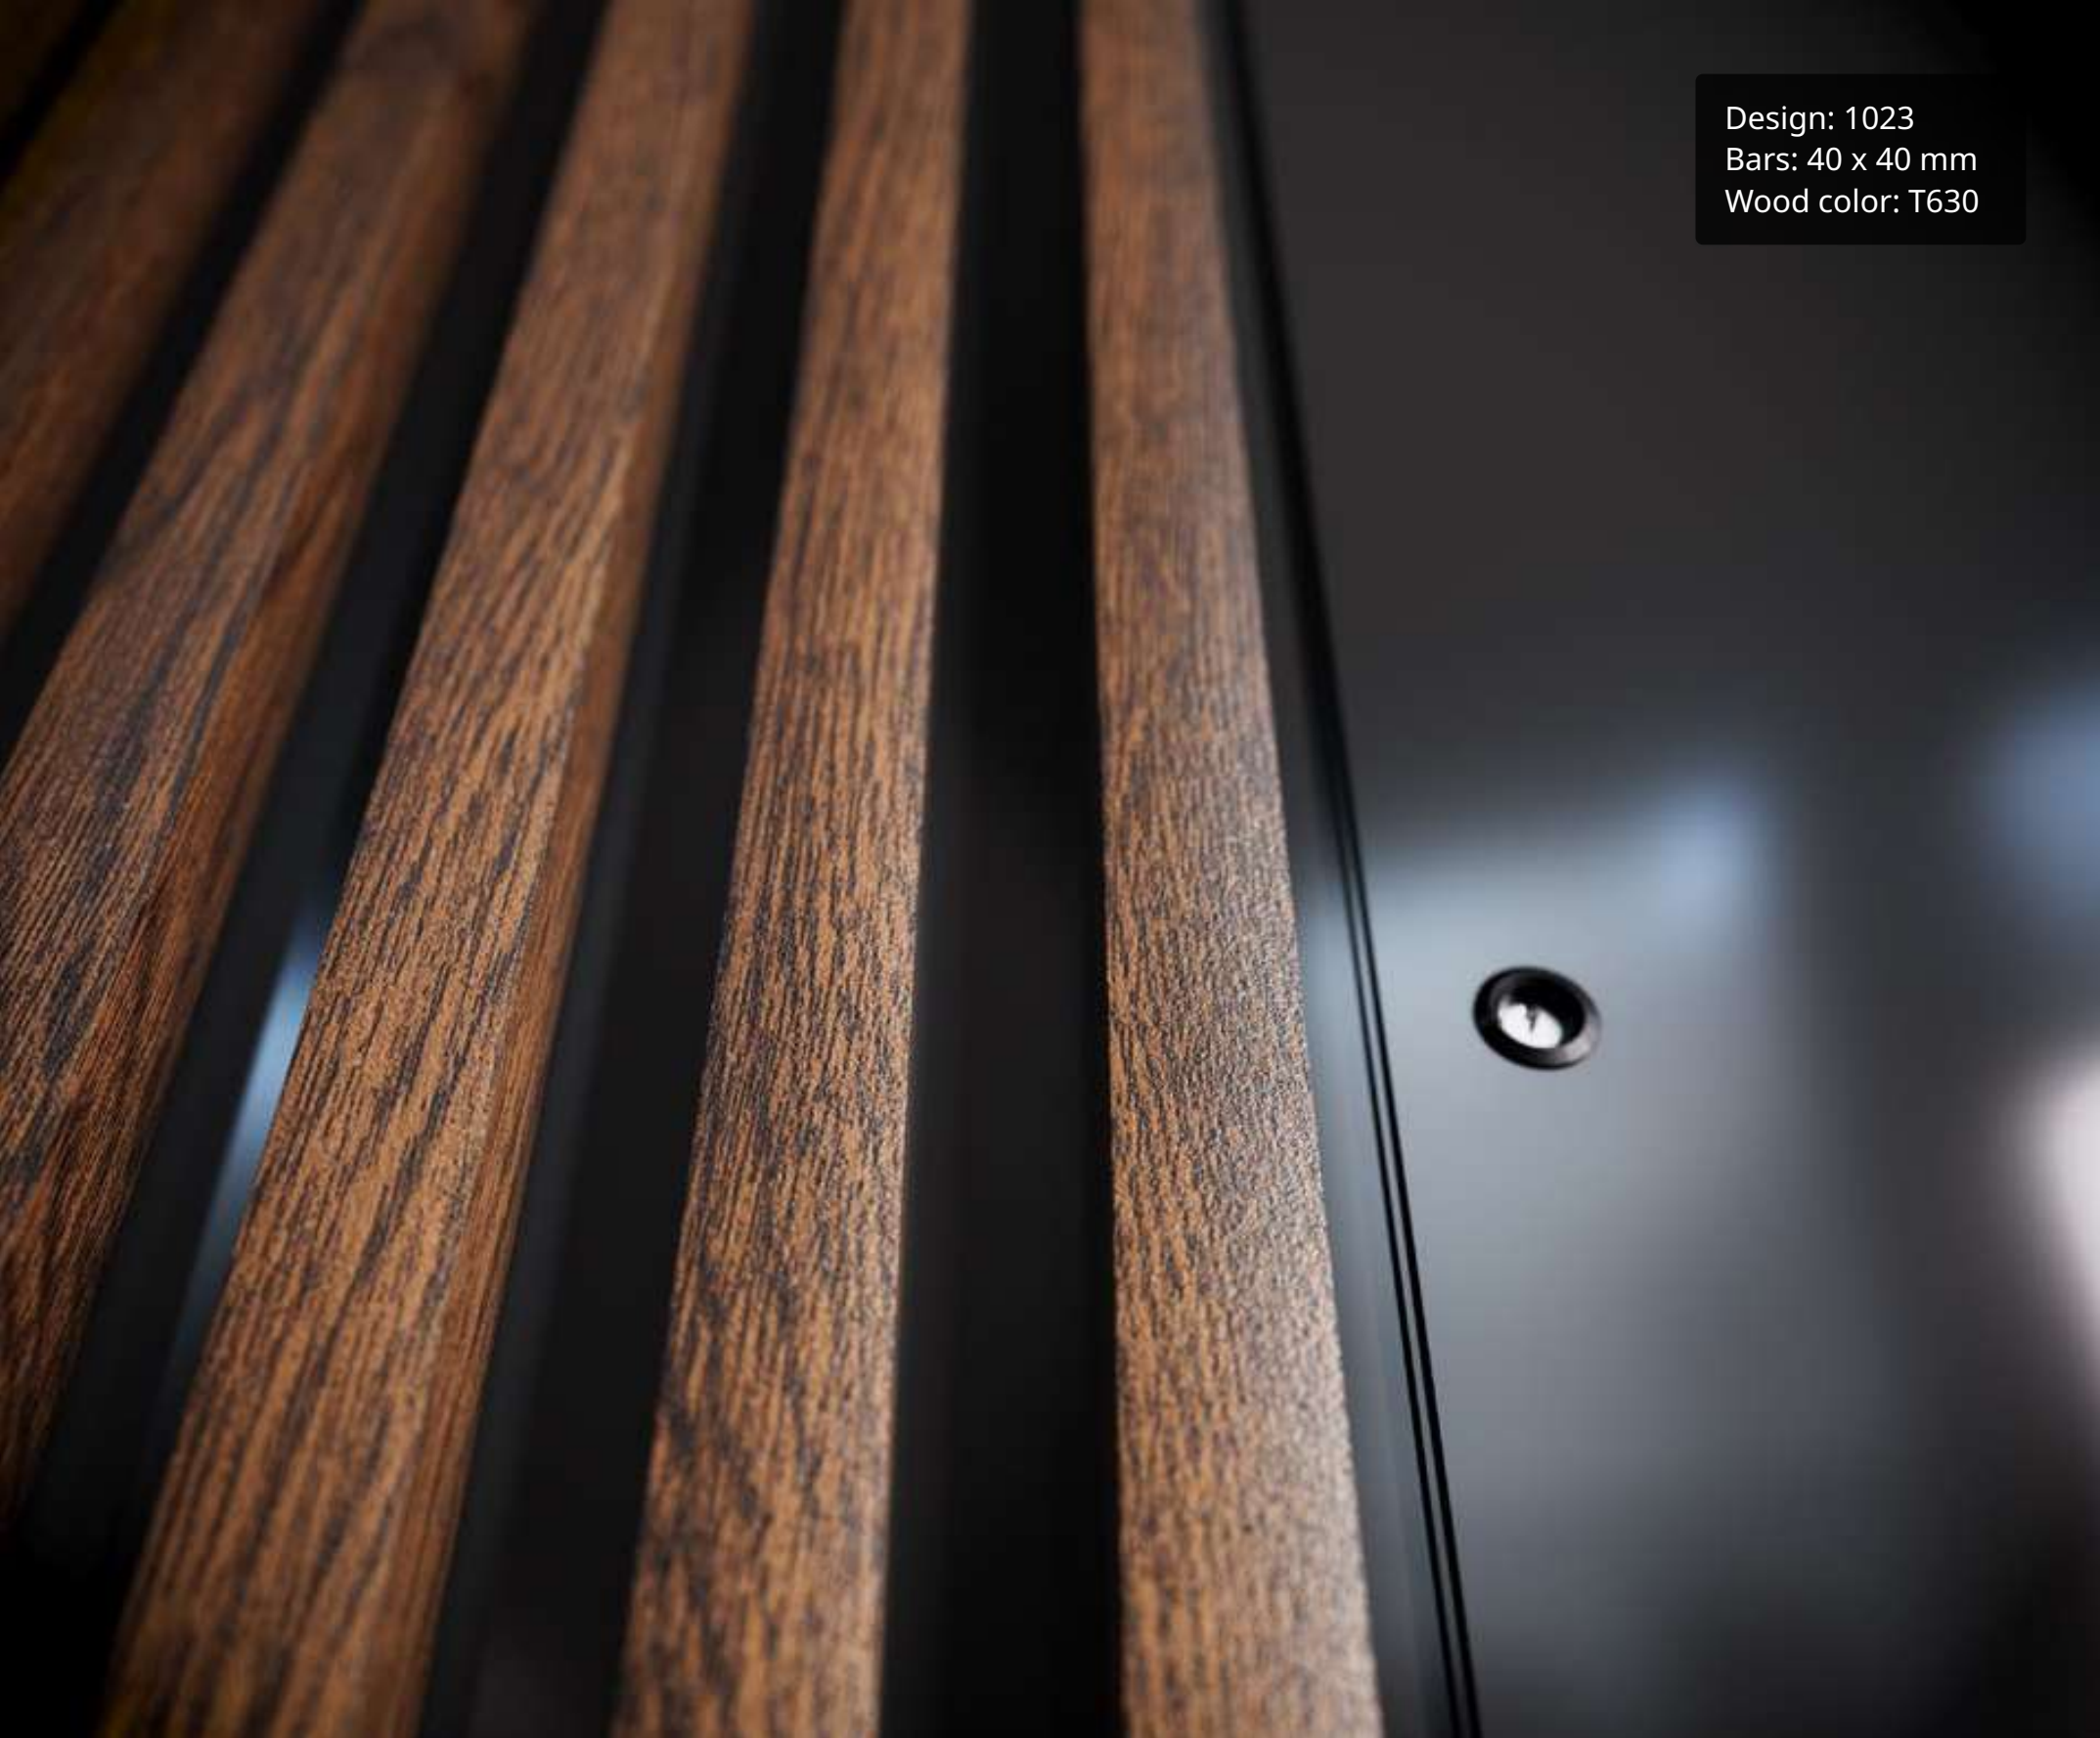

Design: 1023
Bars: 40 x 40 mm
Wood color: T630

Door Style

Tube Doors

Design: 1001

Tube: 60 x 20 mm

T945

RAL9005
structura

A close-up photograph of several parallel wooden slats, likely part of a chair or bench. The slats are made of a light-colored wood with a visible grain pattern. They are arranged in a slightly curved, overlapping fashion. The lighting is soft, highlighting the texture of the wood. In the background, a dark, possibly black, surface is visible, which could be the seat or another part of the furniture.