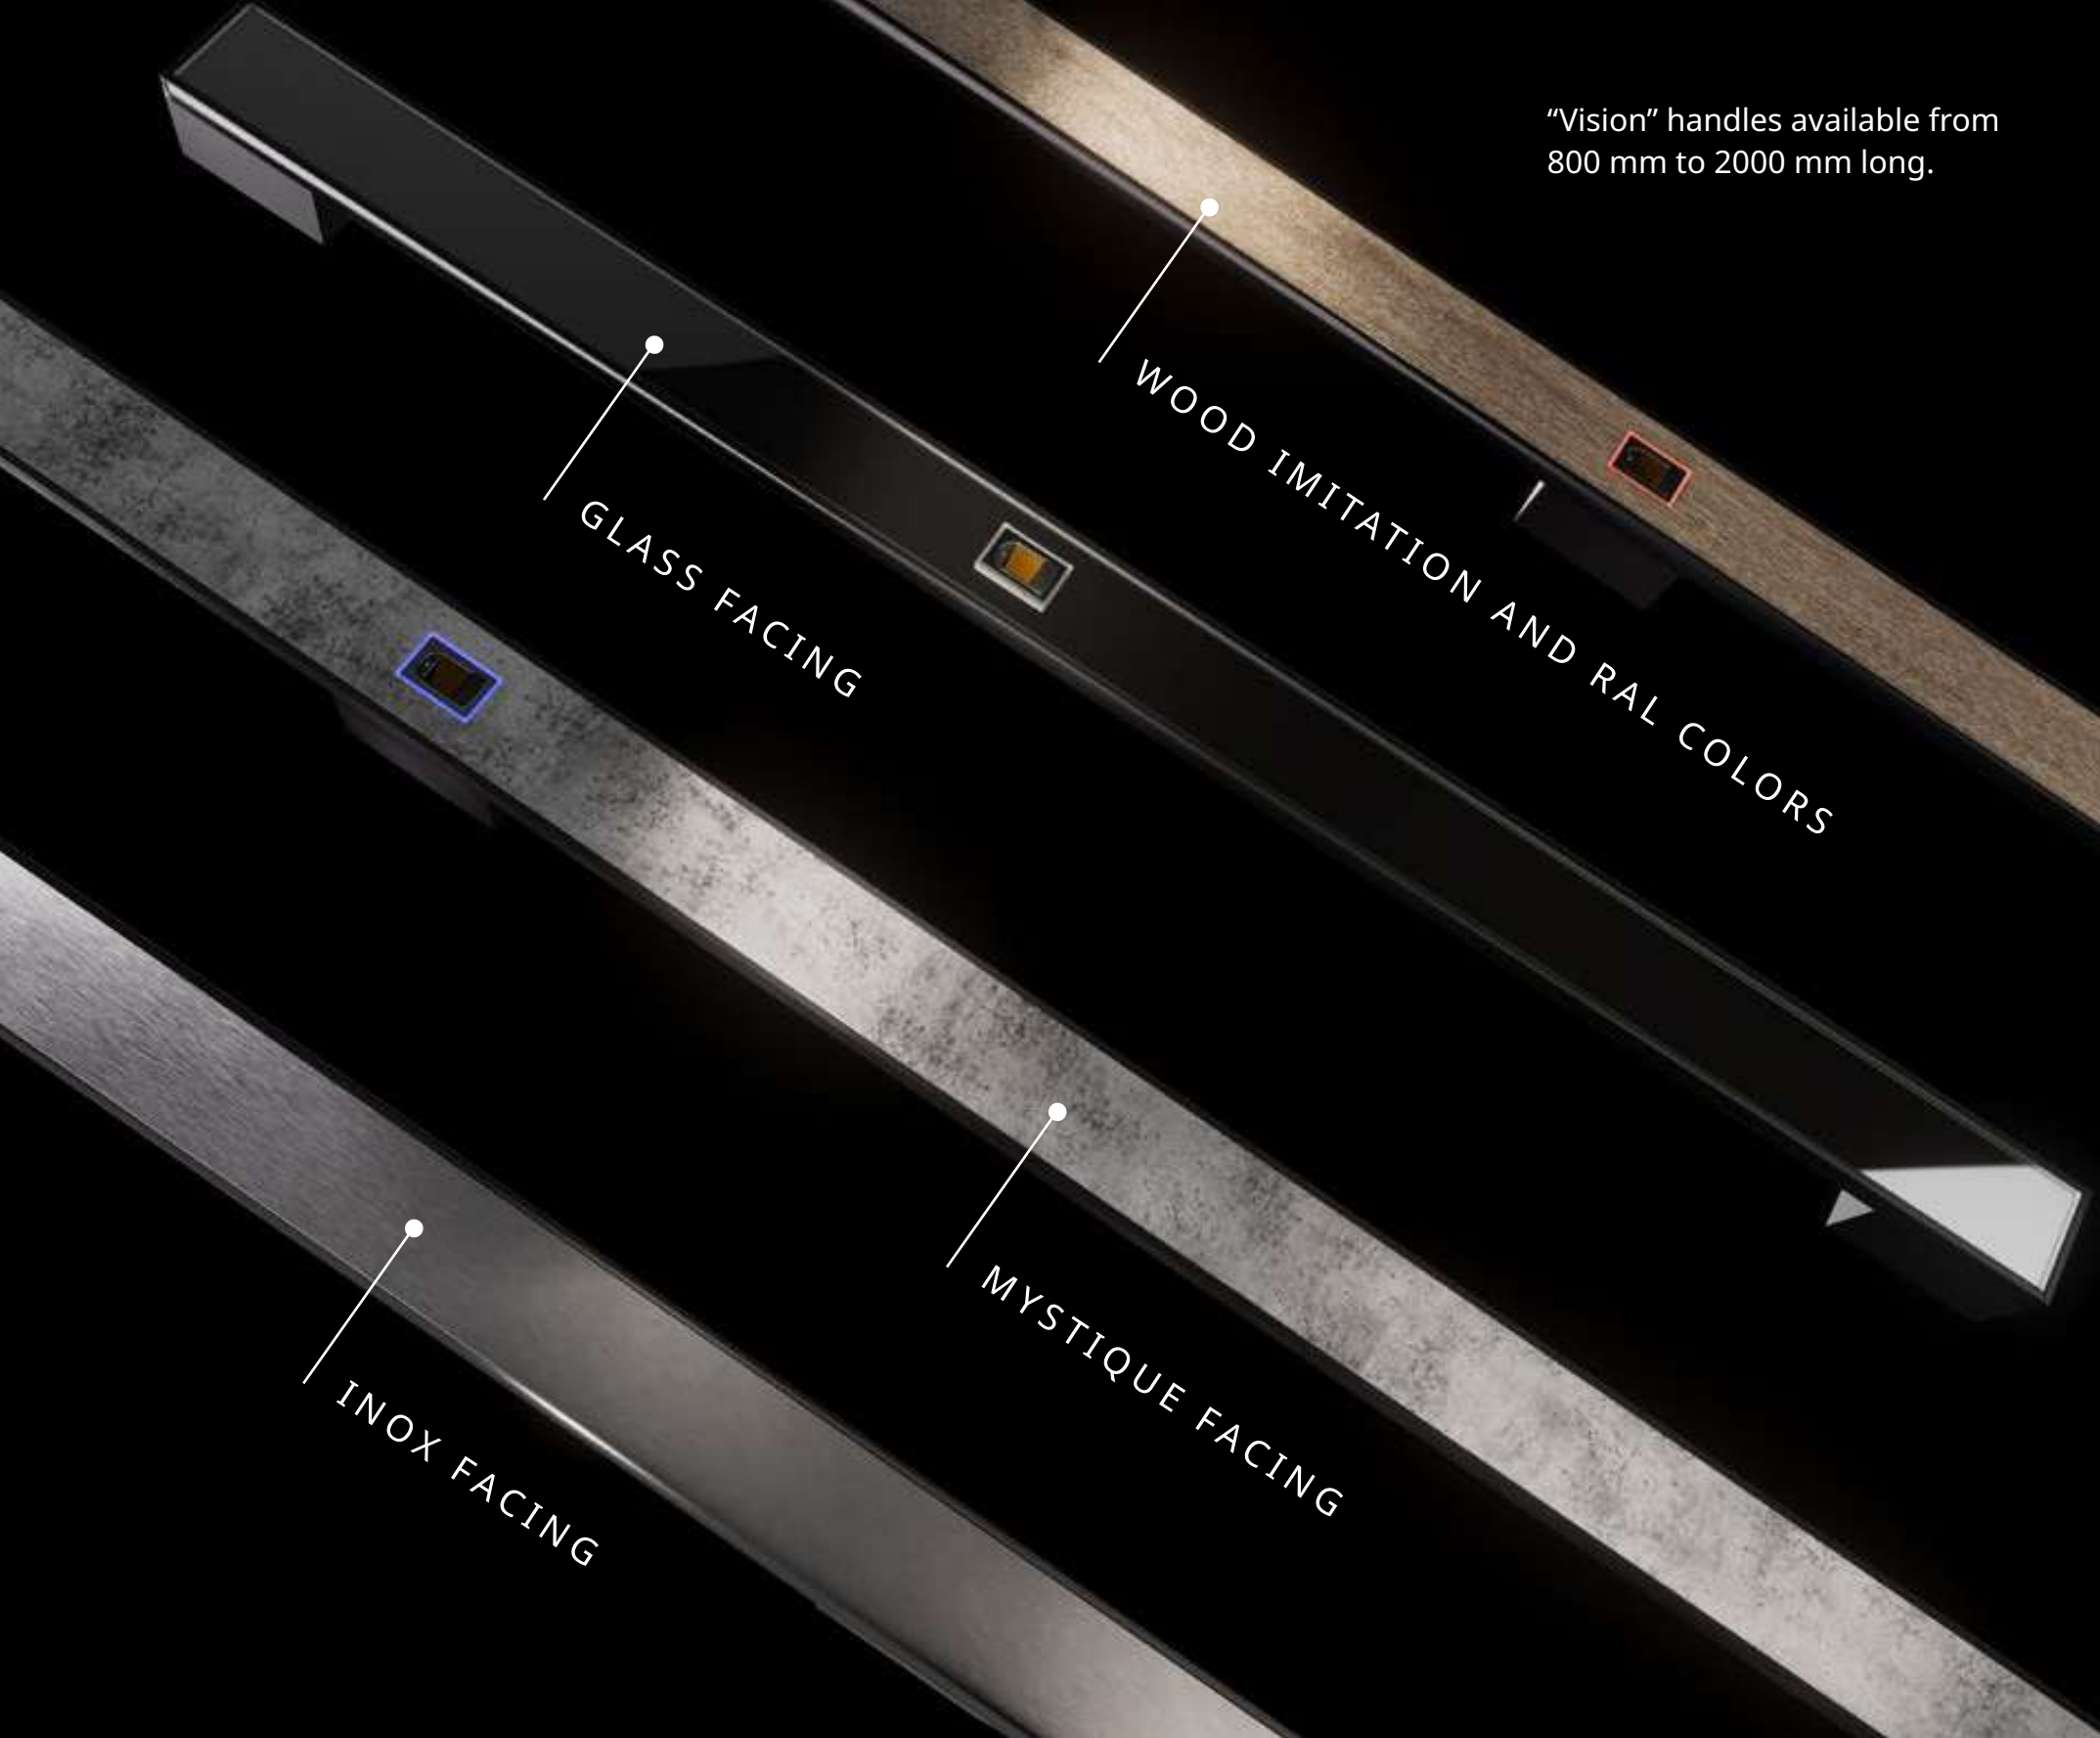

"Vision" handles available from 800 mm to 2000 mm long.

GLASS FACING

WOOD IMITATION AND RAL COLORS

INOX FACING

MYSTIQUE FACING

Door Style

Mystique Edition

Design: ME 30