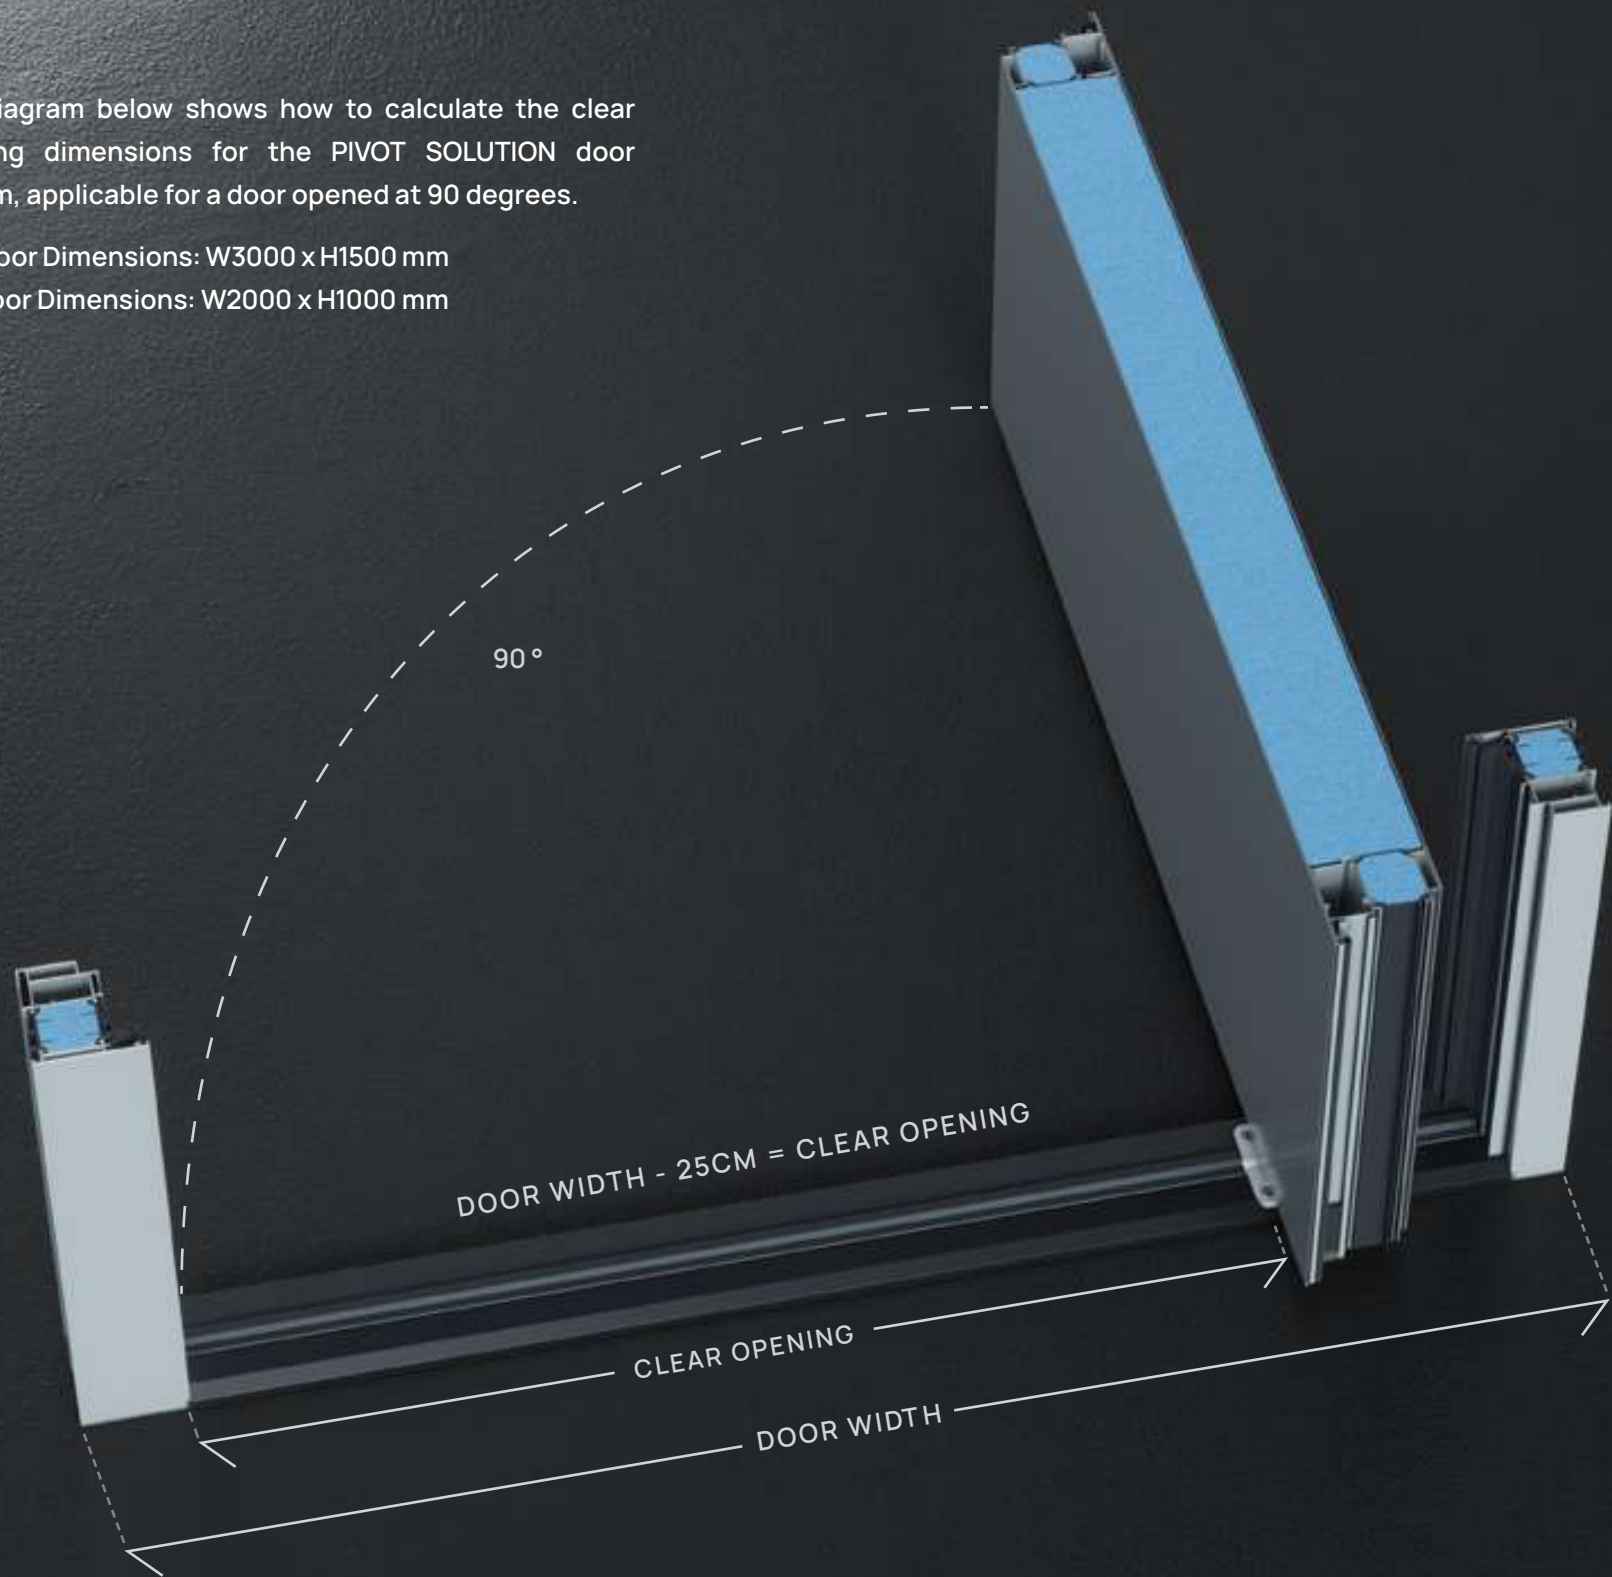

The diagram below shows how to calculate the clear opening dimensions for the PIVOT SOLUTION door system, applicable for a door opened at 90 degrees.

Max Door Dimensions: W3000 x H1500 mm

Min Door Dimensions: W2000 x H1000 mm