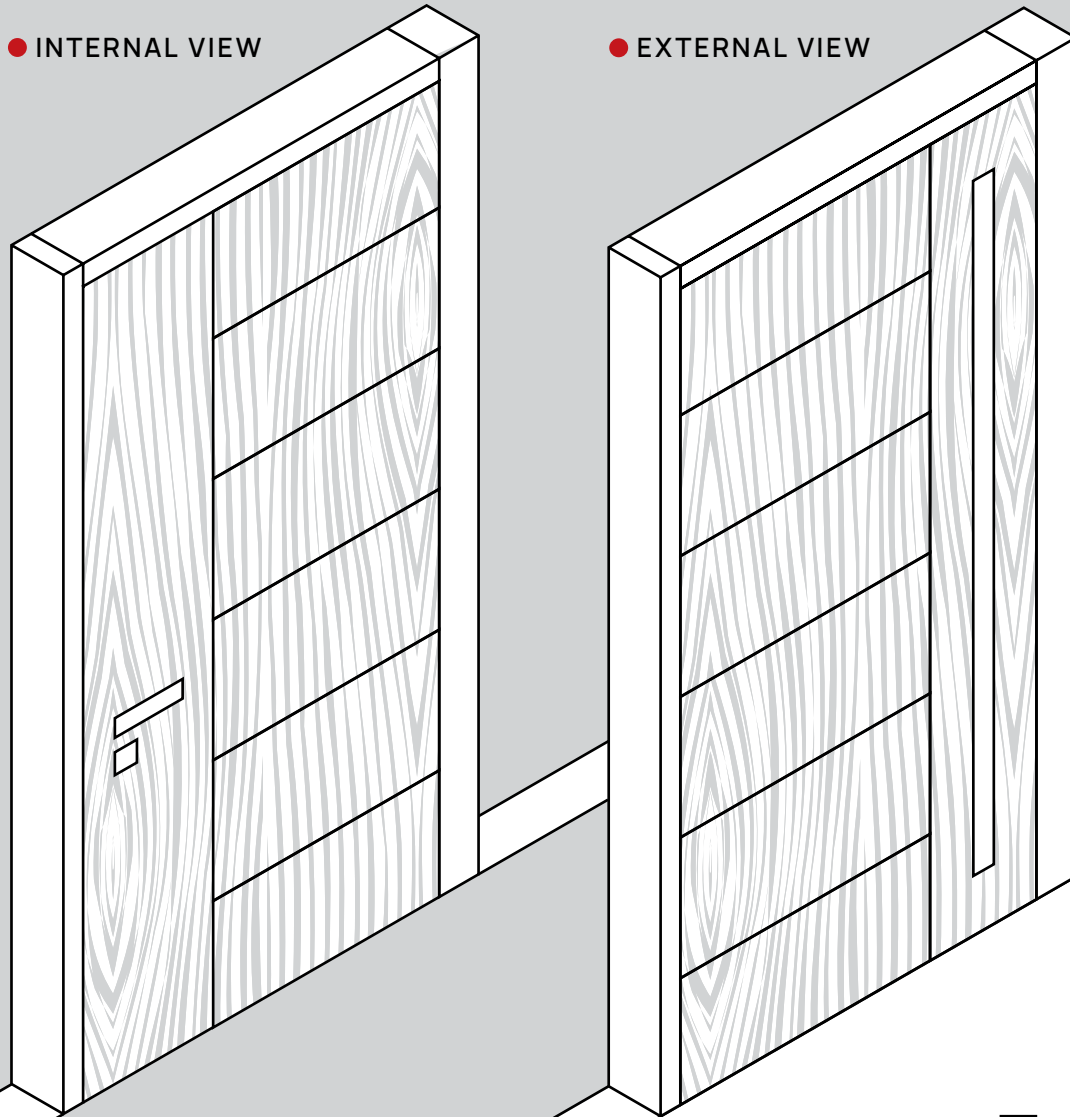

● INTERNAL VIEW

● EXTERNAL VIEW

Type S.I. (Same Inside)

Designs of this type can be applied to both sides.