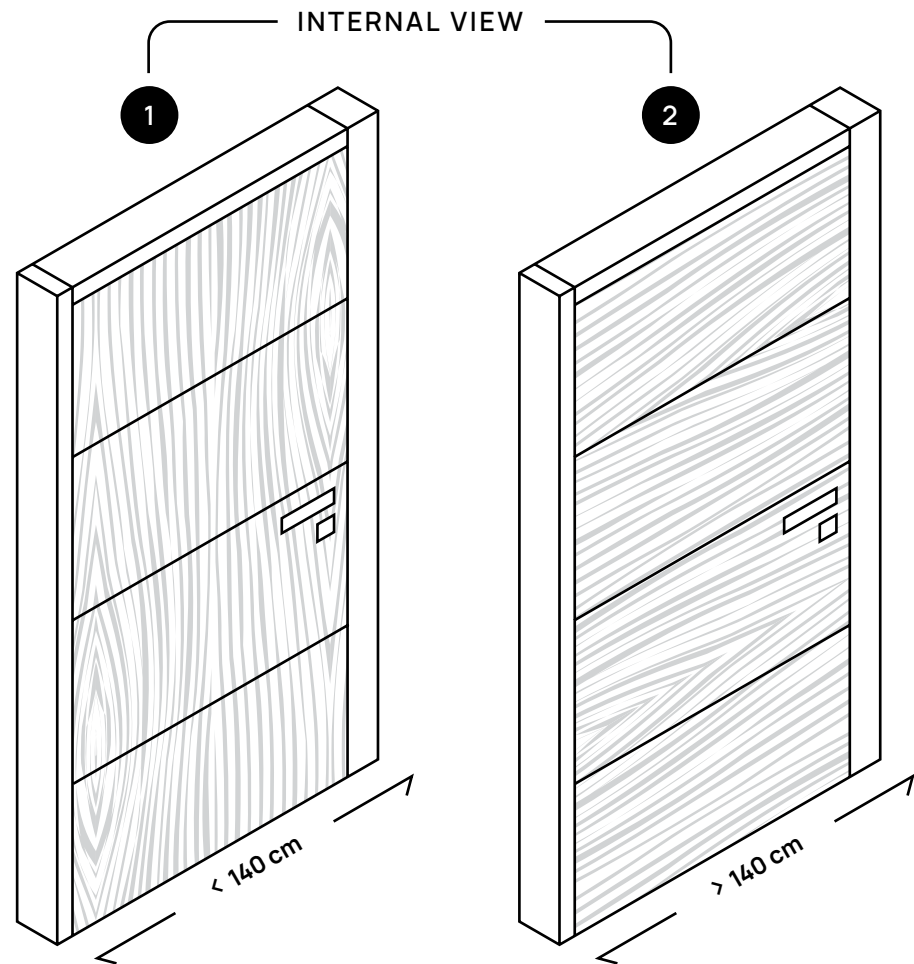

Internal and External Door Design Specifications

Type D.I. (Different Inside)

For designs that can only be applied to the external side of the door, the internal side features three engraved lines.

For imitation paint, there are two options for the internal pattern:

1) For doors with a width **less than 140 cm**, the internal side features a vertical pattern.
2) For doors with a width **greater than 140 cm**, the internal side features a horizontal pattern.