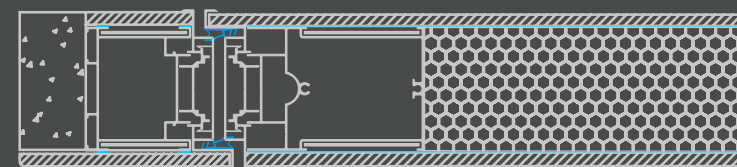

F3 - Wall Cover