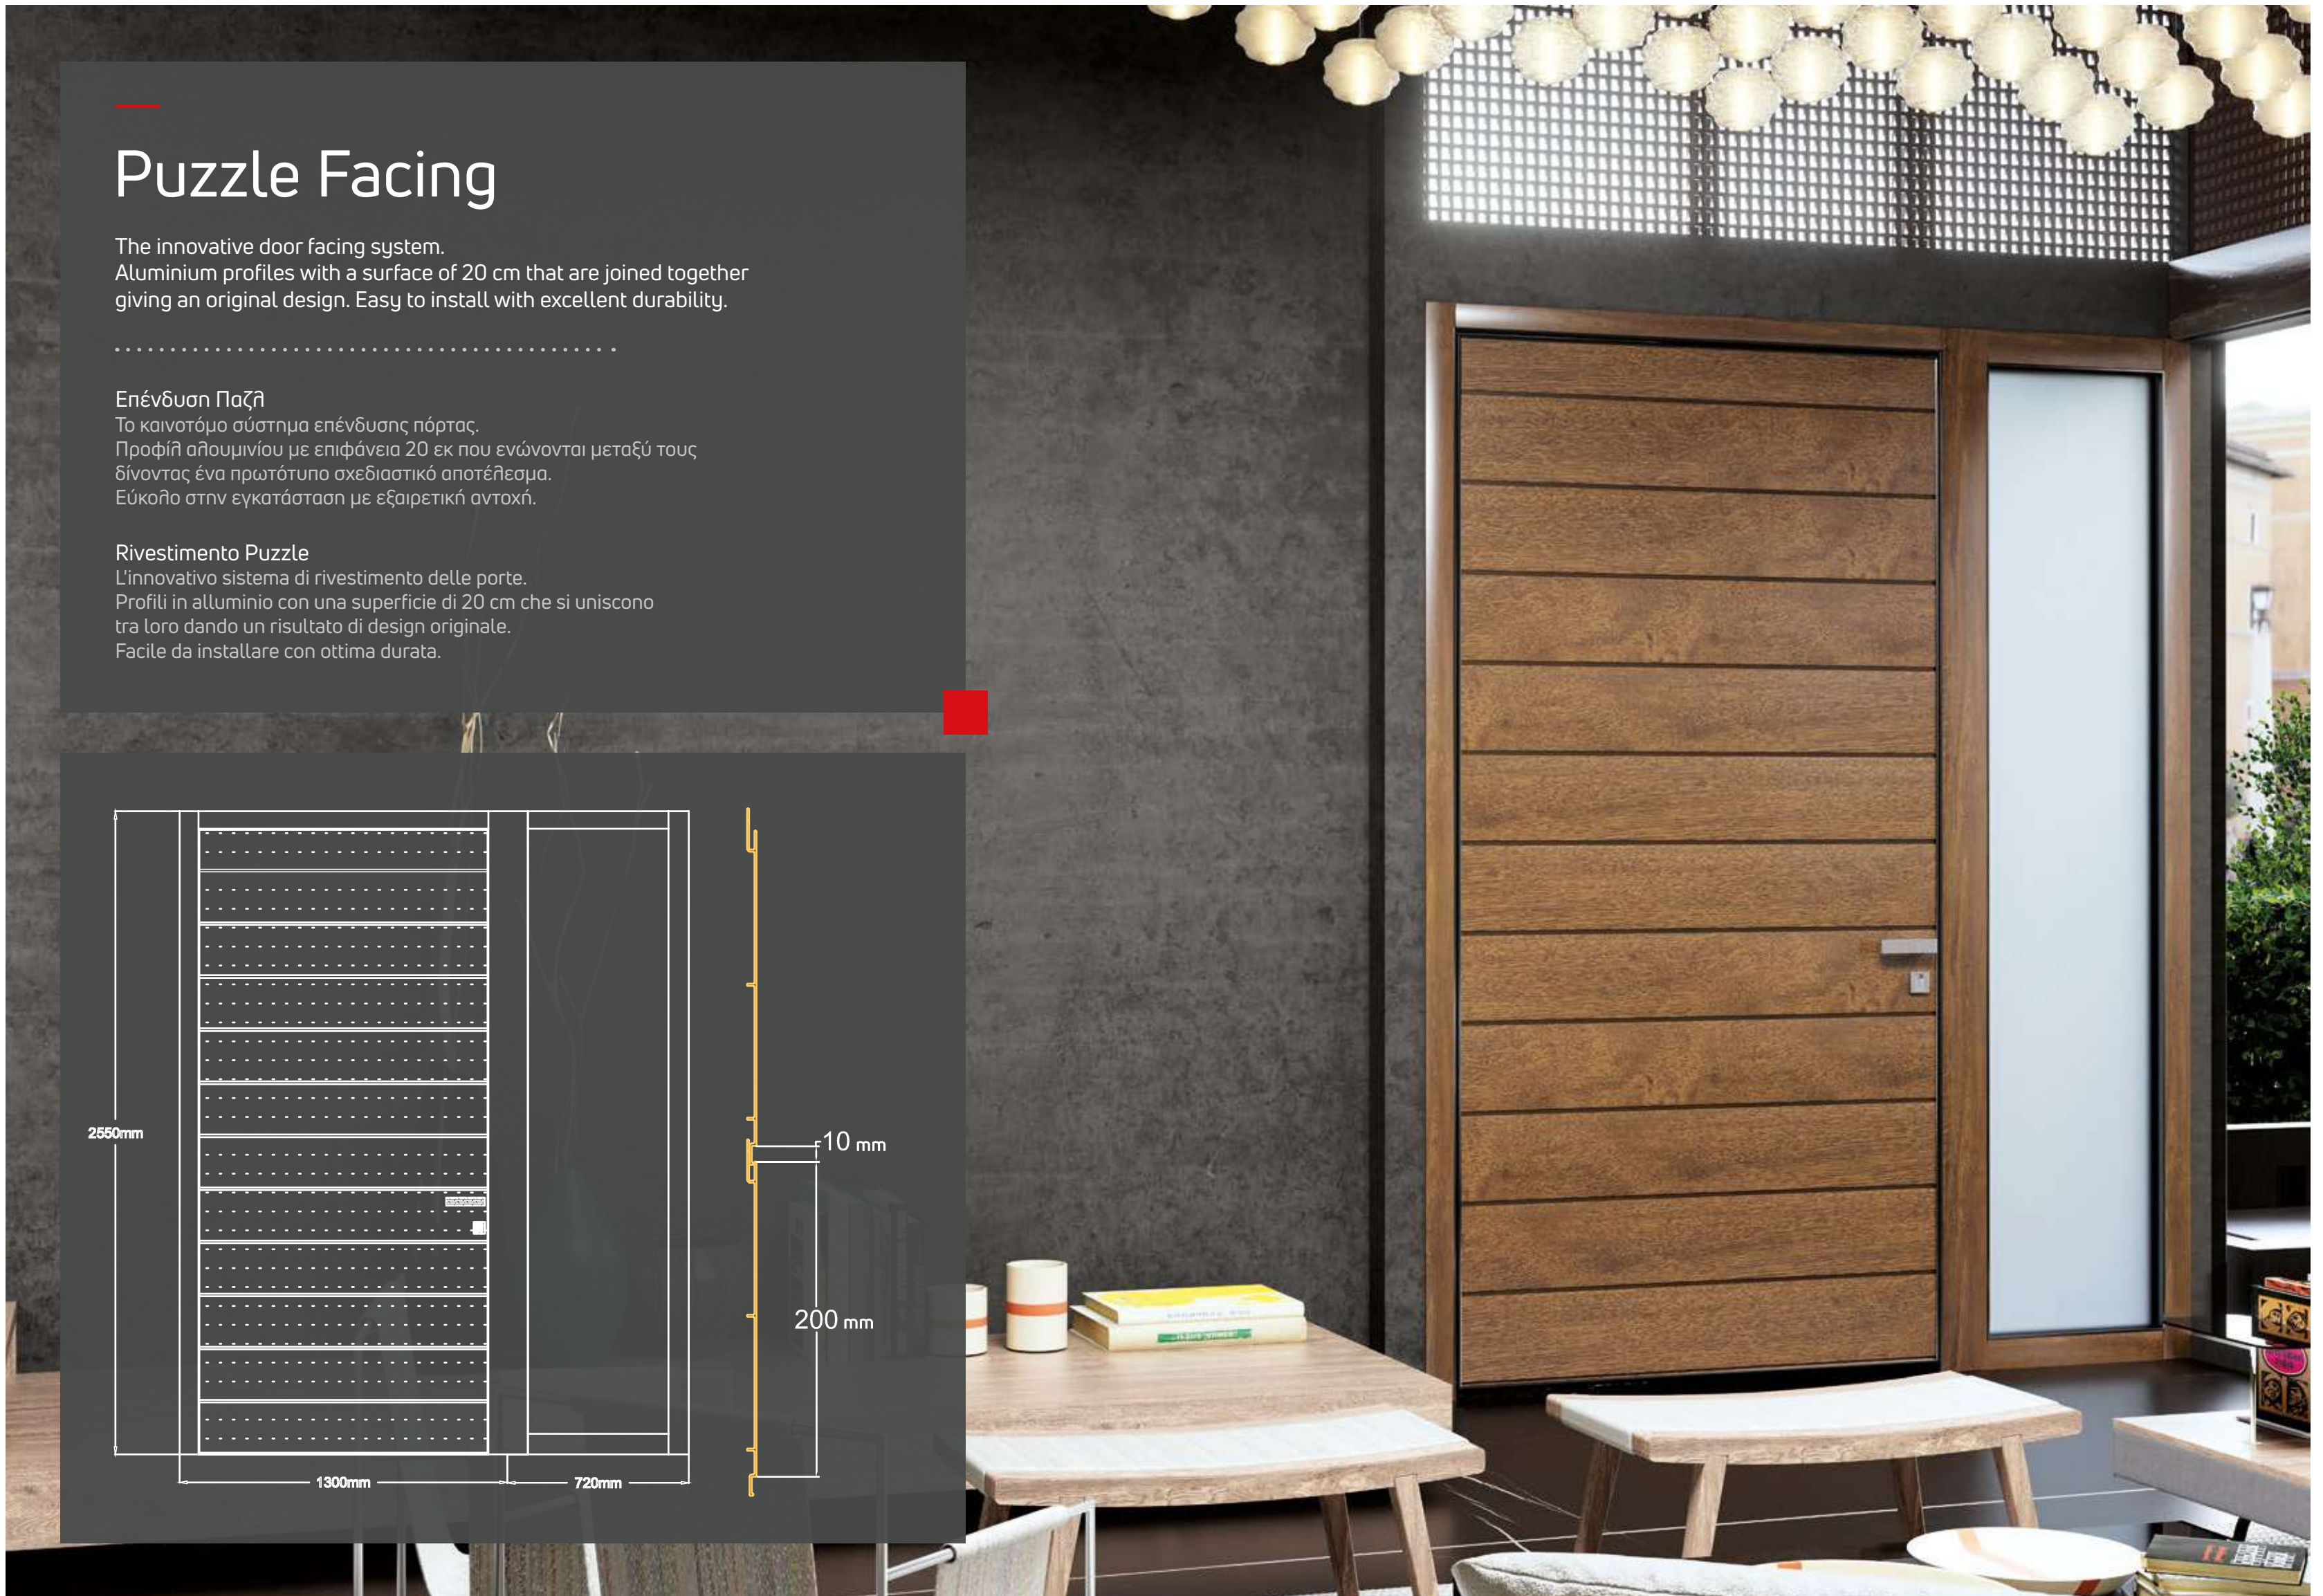

Puzzle Facing

The innovative door facing system.
Aluminium profiles with a surface of 20 cm that are joined together
giving an original design. Easy to install with excellent durability.

Επένδυση Παζλ

Το καινοτόμο σύστημα επένδυσης πόρτας.
Προφίλ αλουμινίου με επιφάνεια 20 εκ που ενώνονται μεταξύ τους
δίνοντας ένα πρωτότυπο σχεδιαστικό αποτέλεσμα.
Εύκολο στην εγκατάσταση με εξαιρετική αντοχή.

Rivestimento Puzzle

L'innovativo sistema di rivestimento delle porte.
Profili in alluminio con una superficie di 20 cm che si uniscono
tra loro dando un risultato di design originale.
Facile da installare con ottima durata.