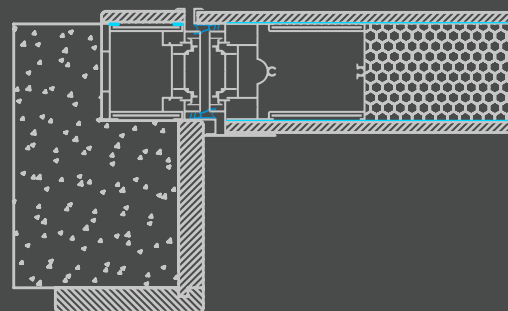

External Sill

Door design: CP-519
Aluminium Composite Panel facing
Color: E-158 Natural Oak
Handle: "Blade" 1000 mm - Black

Εξωτερικό περβάζι

Σχέδιο πόρτας: CP-519
Επένδυση Σύνθετο Πάνελ Αλουμινίου
Χρώμα: E-158 Natural Oak
Λαβή: "Blade" 1000 mm - Μαύρη

Davanzale esterno

Modello porta: CP-519
Rivestimento in pannello composito di Alluminio
Colore: E-158 Natural Oak
Maniglia: "Blade" 1000 mm - Nero

COMPOSITE PANEL FACINGS

INOX / Black Line