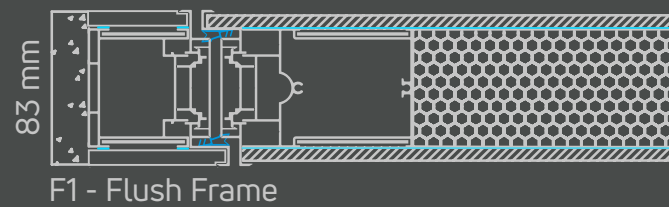

Flush Frame

Door design: AL-503
Aluminium facing
Color: RAL 7001 / T631 Nussbaum
Handle: "Blade" 1000 mm - Silver

Συνεπίπεδη κάσα

Σχέδιο πόρτας: AL-503
Επένδυση Αλουμινίου
Χρώμα: RAL 7001 / T631 Nussbaum
Λαβή: "Blade" 1000 mm - Ασημί

Telaio complanare

Modello porta : AL-503
Rivestimento in Alluminio
Colore: RAL 7001 / T631 Nussbaum
Maniglia: "Blade" 1000 mm - D'argento

ALUMINIUM FACINGS