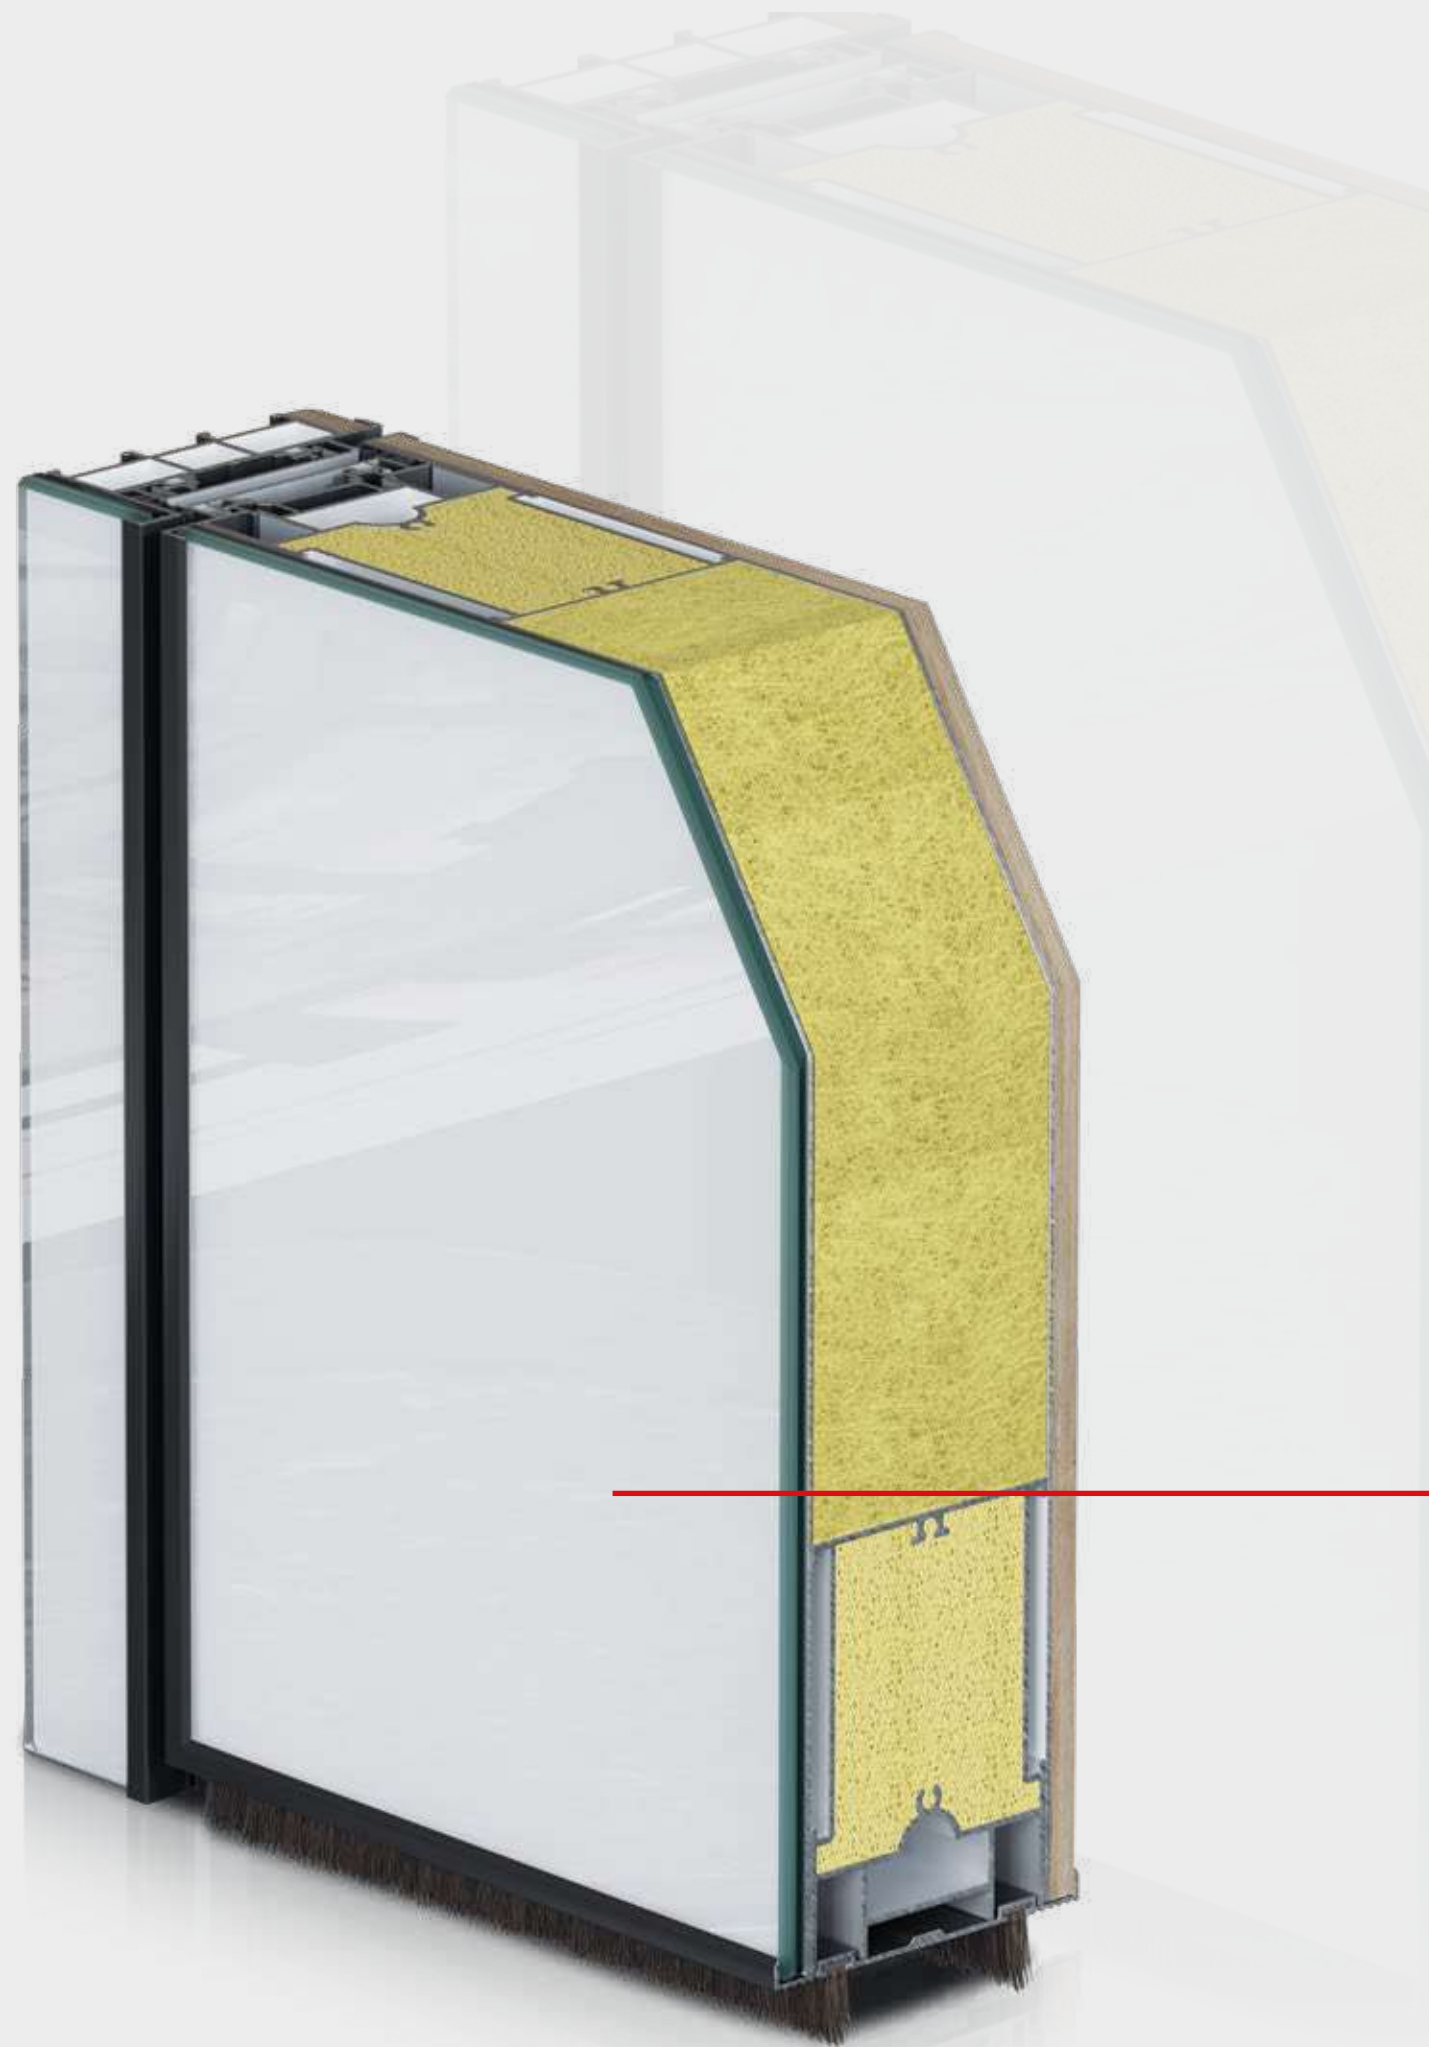

Aluminium Frame With Glass Facing

Κούφωμα Αλουμινίου με επένδυση Γυαλιού
Telaio in Alluminio con rivestimento in Vetro

Modern Design

Μοντέρνος σχεδιασμός
Disegno moderno

Stunning Appearance

Εντυπωσιακό αισθητικό αποτέλεσμα
Risultato estetico di grande effetto

Glass Facing

*For internal and external use
Για εσωτερική και εξωτερική χρήση
Per uso interno ed esterno*

T3

Without Threshold
Χωρίς Κατωκάσι
Senza Soglia