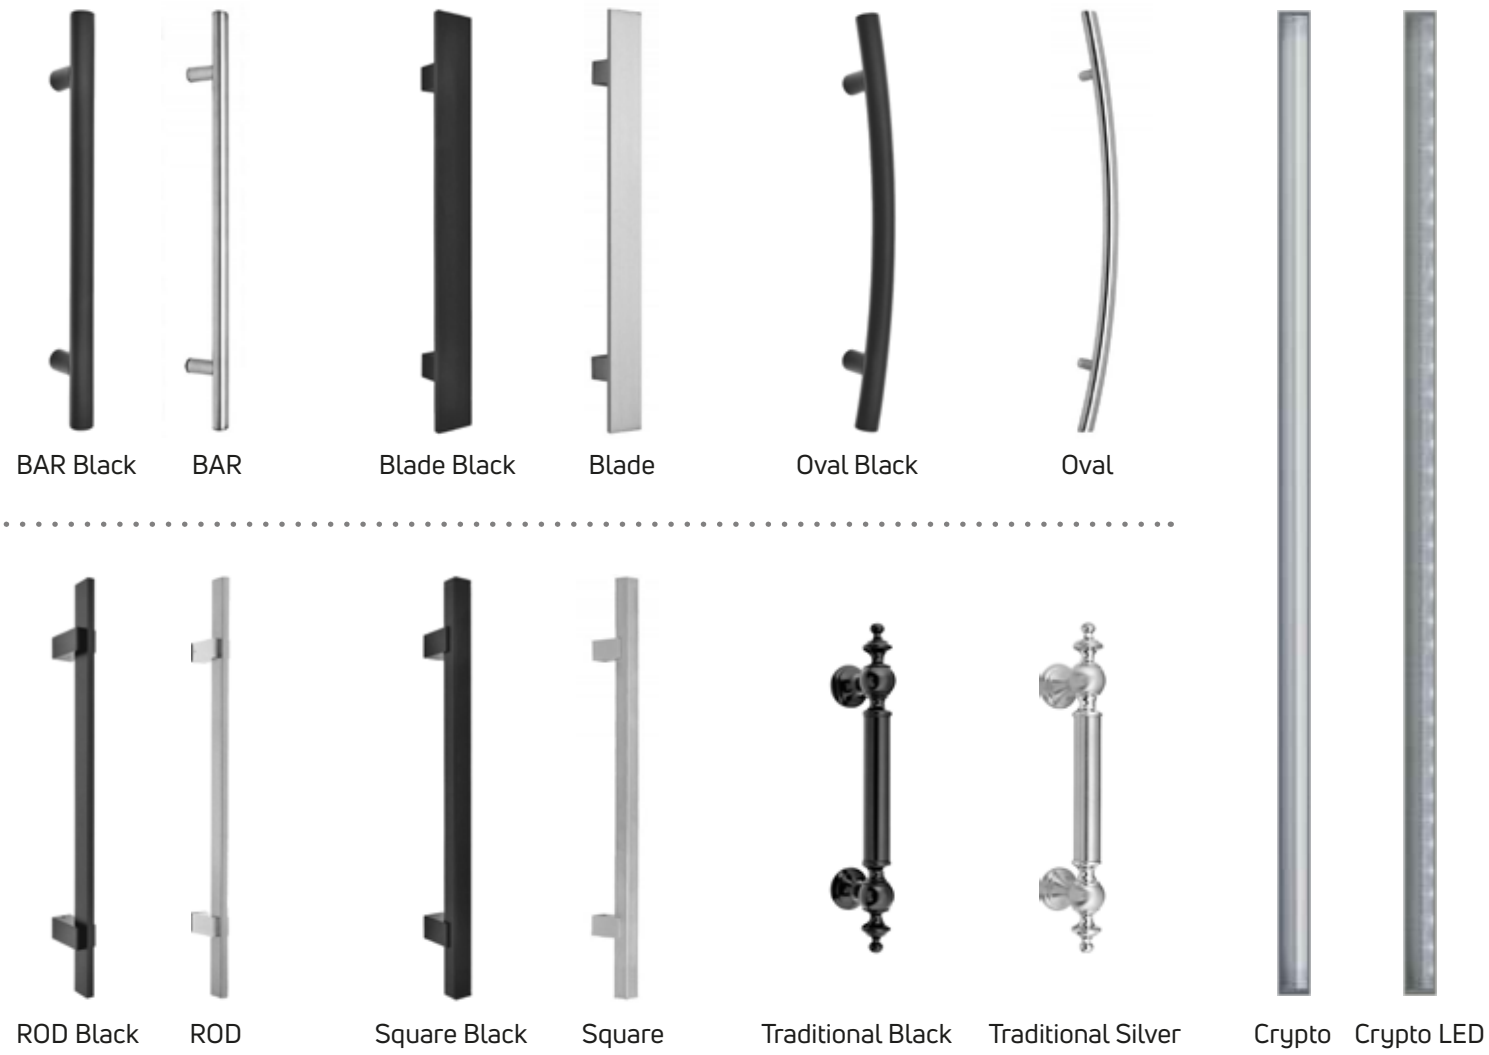

# Accessories

109

# Internal Handles

BIO HANDLES - BIOMETΡΙΚΕΣ ΛΑΒΕΣ - MANIGLIONI BIOMETRICHE

FINGERPRINT / KEYBOARD

Pivot Hinge

External Hinge

Concealed Hinge

Standard Lock

Simple Lock